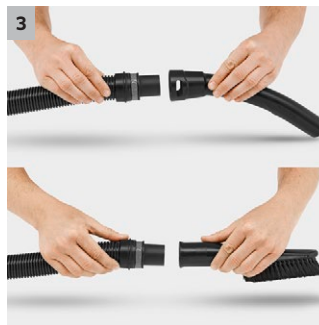

WD 3 Premium

The super-powerful, energy-efficient WD 3 Premium multi-purpose vacuum cleaner comes equipped with a robust and corrosion-resistant 17-litre stainless steel container, as well as a cartridge filter and new accessories.

1 Special cartridge filter

- For wet and dry vacuuming without filter replacement.

2 Optimally developed: Floor nozzle and suction hose

- For the best cleaning results - whether dry, wet, fine or coarse dirt.
- For maximum vacuuming convenience and flexibility.

3 Removable handle

- Different nozzles can be directly attached to the suction hose.
- For easy vacuuming - even in confined spaces.

4 Practical blower function

- Where vacuuming is not possible, the practical blower function can be used.
- Effortless dirt removal, e.g. from a gravel bed.