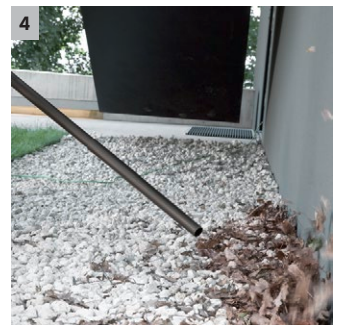

WD 3 Premium

The super-powerful, energy-efficient WD 3 Premium multi-purpose vacuum cleaner comes equipped with a robust and corrosion-resistant 17-litre stainless steel container, as well as a cartridge filter and new accessories.

1 Special cartridge filter

- For wet and dry vacuuming without filter replacement.

2 Optimally developed: Floor nozzle and suction hose

- For the best cleaning results - whether dry, wet, fine or coarse dirt.
- For maximum vacuuming convenience and flexibility.

3 Removable handle

- Different nozzles can be directly attached to the suction hose.
- For easy vacuuming - even in confined spaces.

4 Practical blower function

- Where vacuuming is not possible, the practical blower function can be used.
- Effortless dirt removal, e.g. from a gravel bed.