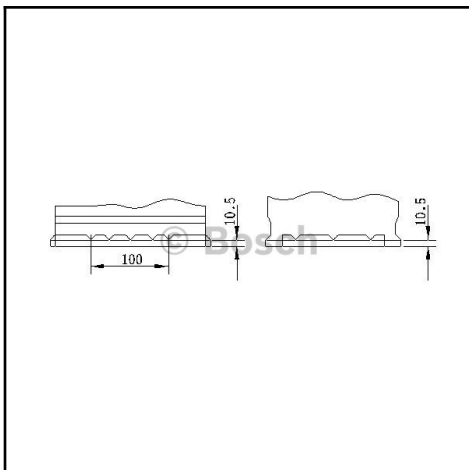

MORE IMAGES

MORE INFORMATION

- Brochure