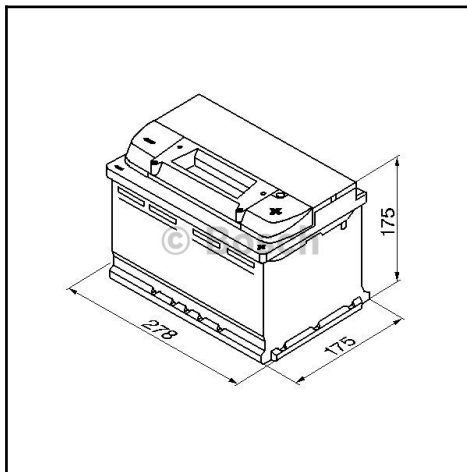

MORE IMAGES

MORE INFORMATION

- Brochure