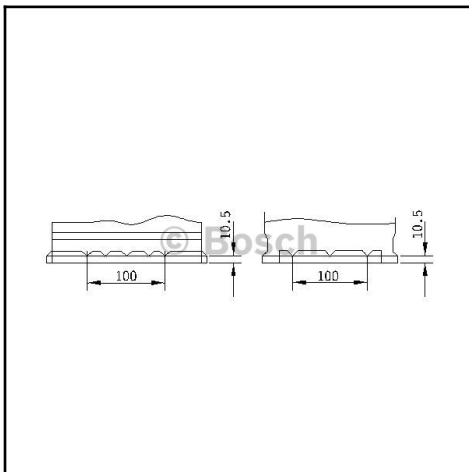

MORE IMAGES

MORE INFORMATION

- Brochure