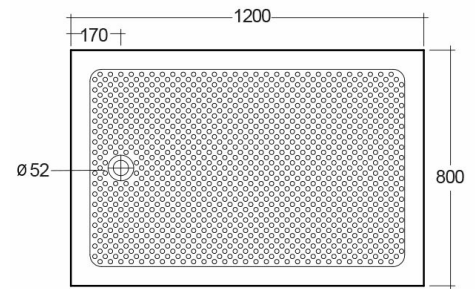

RAK-Monalisa

Shower Tray

RAK
CERAMICS

Technical specifications

Dimensions:	1200 x 800 mm
Weight:	15 Kg
Color:	Alpine White, Ivory

Dimensions: All dimensions in mm tolerance $\pm 5\%$ for below 200mm and $\pm 3\%$ for above 200mm.