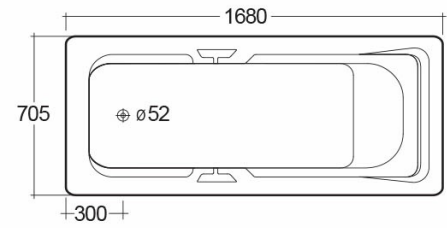

### Technical specifications

Dimensions: 1680 x 705 mm

Weight: 15 Kg

Color: Alpine White, Ivory

Code	Name
BT45AWHA	RONDO BATHTUB 170x70CM

Dimensions: All dimensions in mm tolerance  $\pm 5\%$  for below 200mm and  $\pm 3\%$  for above 200mm.