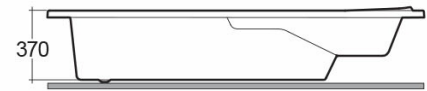

### Technical specifications

Dimensions: 1680 x 705 mm

Weight: 15 Kg

Color: Alpine White, Ivory

Code	Name
BT45AWHA	RONDO BATHTUB 170x70CM

Dimensions: All dimensions in mm tolerance  $\pm 5\%$  for below 200mm and  $\pm 3\%$  for above 200mm.