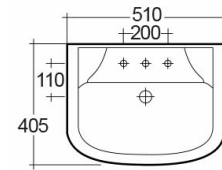

RAK-LARA

Wash basin | Pedestal

RAK
CERAMICS

Technical specifications

Dimensions:	510 x 405 mm
Weight:	23 Kg
Color:	Alpine White, Ivory
Shape of basin:	Rectangle
Overflow hole:	yes

Code	Name
ER02AWHA	EUROPA PEDESTAL
OC26AWHA	LARA WASH BASIN 51CM

Dimensions: All dimensions in mm tolerance $\pm 5\%$ for below 200mm and $\pm 3\%$ for above 200mm.

Note: Due to a continuing development programme to improve design and performance, the manufacturer reserves all rights to vary specifications without prior information.