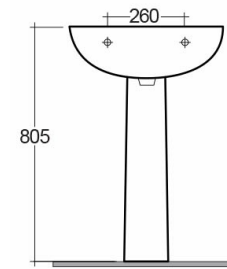

RAK-LARA

Wash basin | Pedestal

RAK
CERAMICS

Technical specifications

Dimensions:	510 x 405 mm
Weight:	23 Kg
Color:	Alpine White, Ivory
Shape of basin:	Rectangle
Overflow hole:	yes

Code	Name
ER02AWHA	EUROPA PEDESTAL
OC26AWHA	LARA WASH BASIN 51CM

Dimensions: All dimensions in mm tolerance $\pm 5\%$ for below 200mm and $\pm 3\%$ for above 200mm.

Note: Due to a continuing development programme to improve design and performance, the manufacturer reserves all rights to vary specifications without prior information.