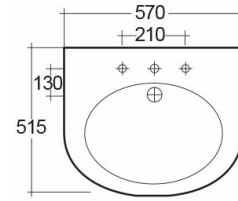

### Technical specifications

Dimensions:	570 x 515 mm
Weight:	16 Kg
Color:	Alpine White, Ivory
Shape of basin:	Oval
Overflow hole:	yes

Code	Name
OC08AWHA	CYNTHIA WASH BASIN SEMI RECESSED 57CM

Dimensions: All dimensions in mm tolerance  $\pm 5\%$  for below 200mm and  $\pm 3\%$  for above 200mm.