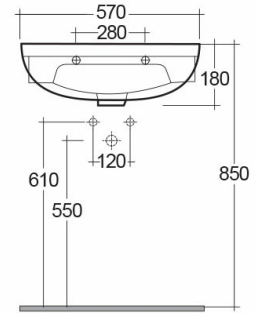

### Technical specifications

Dimensions:	570 x 515 mm
Weight:	16 Kg
Color:	Alpine White, Ivory
Shape of basin:	Oval
Overflow hole:	yes

Code	Name
OC08AWHA	CYNTHIA WASH BASIN SEMI RECESSED 57CM

Dimensions: All dimensions in mm tolerance  $\pm 5\%$  for below 200mm and  $\pm 3\%$  for above 200mm.