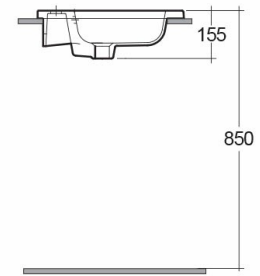

RAK-CILLA

Wash basin | Drop In

RAK
CERAMICS

Technical specifications

Dimensions:	612 x 475 mm
Weight:	14 Kg
Color:	Alpine White, Ivory
Shape of basin:	Rectangle
Overflow hole:	yes

Code	Name
OC183AWHA	CILLA WASH BASIN 61CM

Dimensions: All dimensions in mm tolerance $\pm 5\%$ for below 200mm and $\pm 3\%$ for above 200mm.

Note: Due to a continuing development programme to improve design and performance, the manufacturer reserves all rights to vary specifications without prior information.