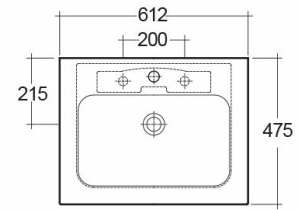

RAK-CILLA

Wash basin | Drop In

RAK
CERAMICS

Technical specifications

Dimensions:	612 x 475 mm
Weight:	14 Kg
Color:	Alpine White, Ivory
Shape of basin:	Rectangle
Overflow hole:	yes

Code	Name
OC183AWHA	CILLA WASH BASIN 61CM

Dimensions: All dimensions in mm tolerance $\pm 5\%$ for below 200mm and $\pm 3\%$ for above 200mm.

Note: Due to a continuing development programme to improve design and performance, the manufacturer reserves all rights to vary specifications without prior information.