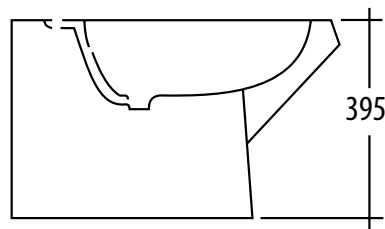

RAK-JUMEIRAH

Wall Face Bidet

RAK
CERAMICS

FEATURES

- Wall face with overflow
- 1 tap hole
- White only

Note: Tap, wastes and overflow ring not included

| Warranty | Period |
|----------------|----------|
| Vitreous China | 10 Years |

TOP VIEW

SIDE VIEW

Installation Note: S-Trap required infill panel for plumbing access.

*Tolerance: $\pm 3\%$ on dimensions below 200mm & $\pm 5\%$ for dimensions above 200mm.
All measurements relate to finish floor or finish wall measurements.
All information shown is correct at time of printing. 30/05/2018