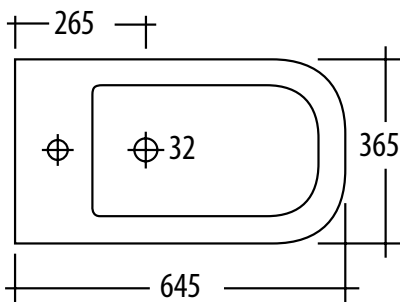

RAK-JUMEIRAH

Wall Face Bidet

RAK
CERAMICS

FEATURES

- Wall face with overflow
- 1 tap hole
- White only

Note: Tap, wastes and overflow ring not included

| Warranty | Period |
|----------------|----------|
| Vitreous China | 10 Years |

TOP VIEW

SIDE VIEW

Installation Note: S-Trap required infill panel for plumbing access.

*Tolerance: $\pm 3\%$ on dimensions below 200mm & $\pm 5\%$ for dimensions above 200mm.
All measurements relate to finish floor or finish wall measurements.
All information shown is correct at time of printing. 30/05/2018