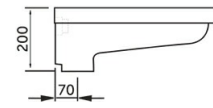

ASIAN PAN

Squatting Pan | Water Closet

RAK
CERAMICS

Technical specifications

Dimensions:	None
Color:	Alpine White
Trap type:	None
Trapway type:	Concealed
Seat cover options:	None
Bowl shape:	Rectangle
Tags:	Squatting Pan Water Closet Bathroom Toilet

Code	Name
ASIAN PAN	ASIAN PAN

Dimensions: All dimensions in mm tolerance $\pm 5\%$ for below 200mm and $\pm 3\%$ for above 200mm.

Note: Due to a continuing development programme to improve design and performance, the manufacturer reserves all rights to vary specifications without prior information.