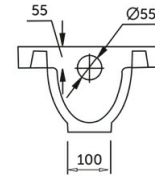

ASIAN PAN

Squatting Pan | Water Closet

RAK
CERAMICS

Technical specifications

Dimensions:	None
Color:	Alpine White
Trap type:	None
Trapway type:	Concealed
Seat cover options:	None
Bowl shape:	Rectangle
Tags:	Squatting Pan Water Closet Bathroom Toilet

Code	Name
ASIAN PAN	ASIAN PAN

Dimensions: All dimensions in mm tolerance $\pm 5\%$ for below 200mm and $\pm 3\%$ for above 200mm.

Note: Due to a continuing development programme to improve design and performance, the manufacturer reserves all rights to vary specifications without prior information.