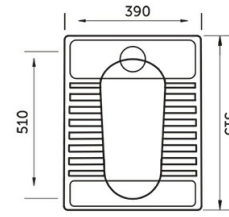

ASIAN PAN

Squatting Pan | Water Closet

RAK
CERAMICS

Technical specifications

Dimensions:	None
Color:	Alpine White
Trap type:	None
Trapway type:	Concealed
Seat cover options:	None
Bowl shape:	Rectangle
Tags:	Squatting Pan Water Closet Bathroom Toilet

Code	Name
ASIAN PAN	ASIAN PAN

Dimensions: All dimensions in mm tolerance $\pm 5\%$ for below 200mm and $\pm 3\%$ for above 200mm.

Note: Due to a continuing development programme to improve design and performance, the manufacturer reserves all rights to vary specifications without prior information.