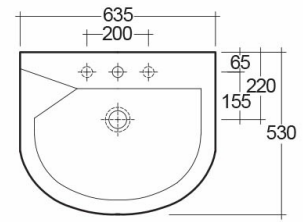

RAK-LIWA

Wash basin | Pedestal

RAK
CERAMICS

Technical specifications

Dimensions:	635 x 530 mm
Weight:	29 Kg
Color:	Alpine White, Ivory
Shape of basin:	Round
Overflow hole:	yes
Suites:	RAK-LIWA

Code	Name
LW01AWHA	LIWA WASH BASIN 63CM
OR02AWHA	ORIENT PEDESTAL

Dimensions: All dimensions in mm tolerance $\pm 5\%$ for below 200mm and $\pm 3\%$ for above 200mm.

Note: Due to a continuing development programme to improve design and performance, the manufacturer reserves all rights to vary specifications without prior information.