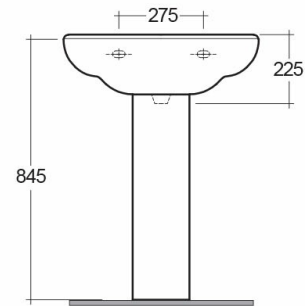

RAK-LIWA

Wash basin | Pedestal

RAK
CERAMICS

Technical specifications

Dimensions:	635 x 530 mm
Weight:	29 Kg
Color:	Alpine White, Ivory
Shape of basin:	Round
Overflow hole:	yes
Suites:	RAK-LIWA

Code	Name
LW01AWHA	LIWA WASH BASIN 63CM
OR02AWHA	ORIENT PEDESTAL

Dimensions: All dimensions in mm tolerance $\pm 5\%$ for below 200mm and $\pm 3\%$ for above 200mm.

Note: Due to a continuing development programme to improve design and performance, the manufacturer reserves all rights to vary specifications without prior information.