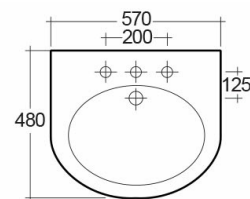

RAK-CYNTHIA

Wash basin | Pedestal

RAK
CERAMICS

Technical specifications

Dimensions:	570 x 480 mm
Weight:	25 Kg
Color:	Alpine White, Ivory
Shape of basin:	Oval
Overflow hole:	yes

Code	Name
OC15AWHA	CYNTHIA WASH BASIN 57CM
ER02AWHA	EUROPA PEDESTAL

Dimensions: All dimensions in mm tolerance $\pm 5\%$ for below 200mm and $\pm 3\%$ for above 200mm.
 Note: Due to a continuing development programme to improve design and performance, the manufacturer reserves all rights to vary specifications without prior information.
 Please note accessories are for photographic use only.