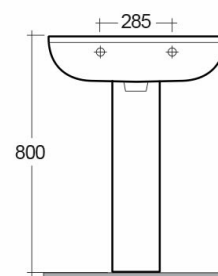

RAK-CYNTHIA

Wash basin | Pedestal

RAK
CERAMICS

Technical specifications

Dimensions:	570 x 480 mm
Weight:	25 Kg
Color:	Alpine White, Ivory
Shape of basin:	Oval
Overflow hole:	yes

Code	Name
OC15AWHA	CYNTHIA WASH BASIN 57CM
ER02AWHA	EUROPA PEDESTAL

Dimensions: All dimensions in mm tolerance $\pm 5\%$ for below 200mm and $\pm 3\%$ for above 200mm.
 Note: Due to a continuing development programme to improve design and performance, the manufacturer reserves all rights to vary specifications without prior information.
 Please note accessories are for photographic use only.