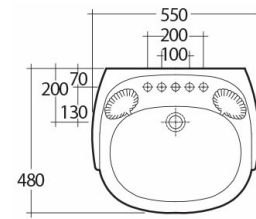

RAK-COLONIAL

Wash basin | Pedestal

Technical specifications

Dimensions:	550 x 480 mm
Weight:	25 Kg
Color:	Alpine White, Ivory
Shape of basin:	Oval
Overflow hole:	yes

Code	Name
CH0102AWHA	COLONIAL PEDESTAL
CH0701AWHA	COLONIAL WASH BASIN 55CM

Dimensions: All dimensions in mm tolerance $\pm 5\%$ for below 200mm and $\pm 3\%$ for above 200mm.
 Note: Due to a continuing development programme to improve design and performance, the manufacturer reserves all rights to vary specifications without prior information.
 Please note accessories are for photographic use only.