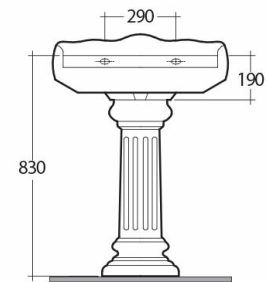

RAK-COLONIAL

Wash basin | Pedestal

Technical specifications

Dimensions:	550 x 480 mm
Weight:	25 Kg
Color:	Alpine White, Ivory
Shape of basin:	Oval
Overflow hole:	yes

Code	Name
CH0102AWHA	COLONIAL PEDESTAL
CH0701AWHA	COLONIAL WASH BASIN 55CM

Dimensions: All dimensions in mm tolerance $\pm 5\%$ for below 200mm and $\pm 3\%$ for above 200mm.
 Note: Due to a continuing development programme to improve design and performance, the manufacturer reserves all rights to vary specifications without prior information.
 Please note accessories are for photographic use only.