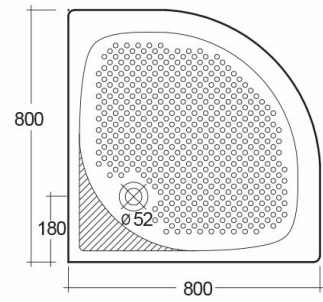

RAK-Edo Deluxe Shower Tray

RAK
CERAMICS

Technical specifications

Dimensions: 800 x 800 mm

Weight: 12 Kg

Color: Alpine White

Code	Name
SH15AWHA	ACY. SH. TRAY (80X80 CM)
MX07A	FITTINGS SHOWER TRAY

Dimensions: All dimensions in mm tolerance $\pm 5\%$ for below 200mm and $\pm 3\%$ for above 200mm.