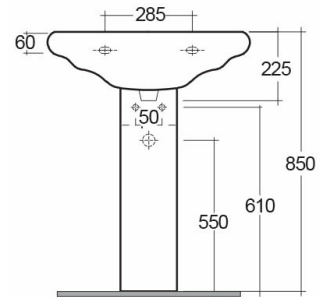

RAK-ORIENT

Wash basin | Pedestal

RAK
CERAMICS

Technical specifications

Dimensions:	660 x 550 mm
Weight:	29 Kg
Color:	Alpine White, Ivory
Shape of basin:	Oval
Overflow hole:	yes
Suites:	RAK-ORIENT

Code	Name
OR02AWHA	ORIENT PEDESTAL
OR01AWHA	ORIENT WASH BASIN 65CM

Dimensions: All dimensions in mm tolerance $\pm 5\%$ for below 200mm and $\pm 3\%$ for above 200mm.

Note: Due to a continuing development programme to improve design and performance, the manufacturer reserves all rights to vary specifications without prior information.