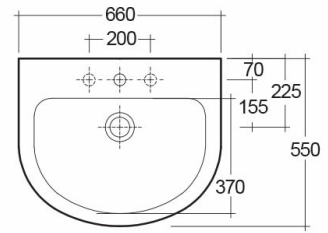

RAK-ORIENT

Wash basin | Pedestal

RAK
CERAMICS

Technical specifications

Dimensions:	660 x 550 mm
Weight:	29 Kg
Color:	Alpine White, Ivory
Shape of basin:	Oval
Overflow hole:	yes
Suites:	RAK-ORIENT

Code	Name
OR02AWHA	ORIENT PEDESTAL
OR01AWHA	ORIENT WASH BASIN 65CM

Dimensions: All dimensions in mm tolerance $\pm 5\%$ for below 200mm and $\pm 3\%$ for above 200mm.

Note: Due to a continuing development programme to improve design and performance, the manufacturer reserves all rights to vary specifications without prior information.