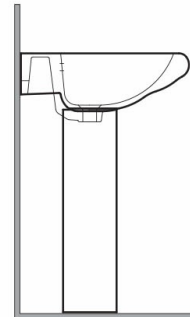

RAK-ORIENT

Wash basin | Pedestal

RAK
CERAMICS

Technical specifications

Dimensions:	660 x 550 mm
Weight:	29 Kg
Color:	Alpine White, Ivory
Shape of basin:	Oval
Overflow hole:	yes
Suites:	RAK-ORIENT

Code	Name
OR02AWHA	ORIENT PEDESTAL
OR01AWHA	ORIENT WASH BASIN 65CM

Dimensions: All dimensions in mm tolerance $\pm 5\%$ for below 200mm and $\pm 3\%$ for above 200mm.

Note: Due to a continuing development programme to improve design and performance, the manufacturer reserves all rights to vary specifications without prior information.