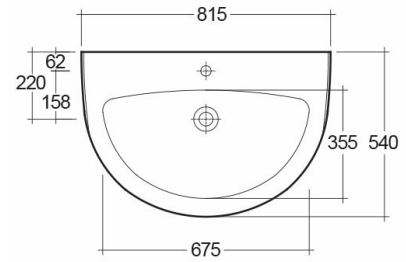

RAK-JUMEIRAH

Wash basin | Pedestal

RAK
CERAMICS

Technical specifications

Dimensions:	815 x 540 mm
Weight:	41 Kg
Color:	Alpine White, Ivory
Shape of basin:	Oval
Overflow hole:	yes
Suites:	RAK-JUMEIRAH

Code	Name
JM02AWHA	JUMEIRAH PEDESTAL
JM01AWHA	JUMEIRAH WASH BASIN 81CM

Dimensions: All dimensions in mm tolerance $\pm 5\%$ for below 200mm and $\pm 3\%$ for above 200mm.

Note: Due to a continuing development programme to improve design and performance, the manufacturer reserves all rights to vary specifications without prior information.