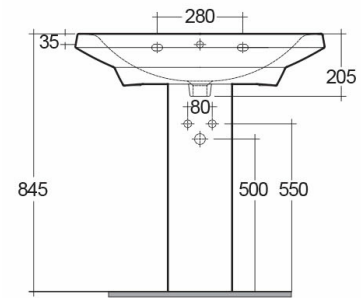

RAK-JUMEIRAH

Wash basin | Pedestal

RAK
CERAMICS

Technical specifications

Dimensions:	815 x 540 mm
Weight:	41 Kg
Color:	Alpine White, Ivory
Shape of basin:	Oval
Overflow hole:	yes
Suites:	RAK-JUMEIRAH

Code	Name
JM02AWHA	JUMEIRAH PEDESTAL
JM01AWHA	JUMEIRAH WASH BASIN 81CM

Dimensions: All dimensions in mm tolerance $\pm 5\%$ for below 200mm and $\pm 3\%$ for above 200mm.

Note: Due to a continuing development programme to improve design and performance, the manufacturer reserves all rights to vary specifications without prior information.