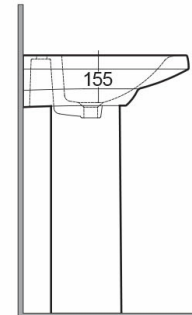

RAK-JUMEIRAH

Wash basin | Pedestal

RAK
CERAMICS

Technical specifications

Dimensions:	815 x 540 mm
Weight:	41 Kg
Color:	Alpine White, Ivory
Shape of basin:	Oval
Overflow hole:	yes
Suites:	RAK-JUMEIRAH

Code	Name
JM02AWHA	JUMEIRAH PEDESTAL
JM01AWHA	JUMEIRAH WASH BASIN 81CM

Dimensions: All dimensions in mm tolerance $\pm 5\%$ for below 200mm and $\pm 3\%$ for above 200mm.

Note: Due to a continuing development programme to improve design and performance, the manufacturer reserves all rights to vary specifications without prior information.