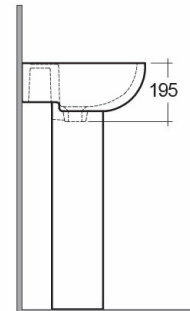

RAK-COMPACT

Wash basin | Pedestal

RAK
CERAMICS

Technical specifications

Dimensions:	545 x 410 mm
Weight:	23 Kg
Color:	Alpine White
Shape of basin:	Oval
Overflow hole:	yes
Suites:	RAK-COMPACT

Code	Name
CO0801AWHA	COMPACT WASH BASIN 55CM
ER02AWHA	EUROPA PEDESTAL

Dimensions: All dimensions in mm tolerance $\pm 5\%$ for below 200mm and $\pm 3\%$ for above 200mm.

Note: Due to a continuing development programme to improve design and performance, the manufacturer reserves all rights to vary specifications without prior information.