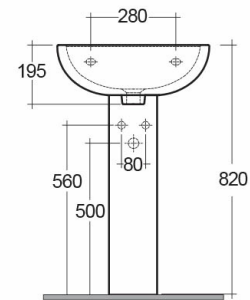

RAK-COMPACT

Wash basin | Pedestal

RAK
CERAMICS

Technical specifications

Dimensions:	545 x 410 mm
Weight:	23 Kg
Color:	Alpine White
Shape of basin:	Oval
Overflow hole:	yes
Suites:	RAK-COMPACT

Code	Name
CO0801AWHA	COMPACT WASH BASIN 55CM
ER02AWHA	EUROPA PEDESTAL

Dimensions: All dimensions in mm tolerance $\pm 5\%$ for below 200mm and $\pm 3\%$ for above 200mm.

Note: Due to a continuing development programme to improve design and performance, the manufacturer reserves all rights to vary specifications without prior information.