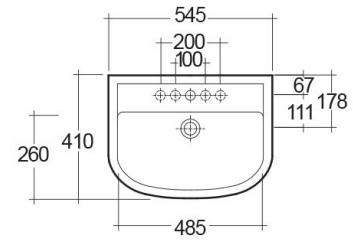

RAK-COMPACT

Wash basin | Pedestal

RAK
CERAMICS

Technical specifications

Dimensions:	545 x 410 mm
Weight:	23 Kg
Color:	Alpine White
Shape of basin:	Oval
Overflow hole:	yes
Suites:	RAK-COMPACT

Code	Name
CO0801AWHA	COMPACT WASH BASIN 55CM
ER02AWHA	EUROPA PEDESTAL

Dimensions: All dimensions in mm tolerance $\pm 5\%$ for below 200mm and $\pm 3\%$ for above 200mm.

Note: Due to a continuing development programme to improve design and performance, the manufacturer reserves all rights to vary specifications without prior information.