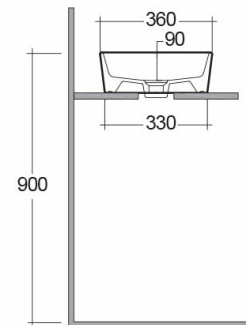

### Technical specifications

Dimensions: 500 x 360 mm

Weight: 11 Kg

Color: Alpine White

Shape of basin: Rectangle

Suites: [RAK-MOON](#)

Code	Name
HAR105AWHA	WASH BASIN COUNTER TOP RECTANGULAR 50CM

Dimensions: All dimensions in mm tolerance  $\pm 5\%$  for below 200mm and  $\pm 3\%$  for above 200mm.