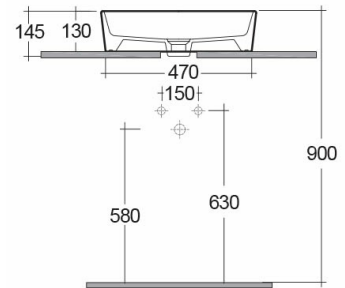

### Technical specifications

Dimensions: 500 x 360 mm

Weight: 11 Kg

Color: Alpine White

Shape of basin: Rectangle

Suites: [RAK-MOON](#)

Code	Name
HAR105AWHA	WASH BASIN COUNTER TOP RECTANGULAR 50CM

Dimensions: All dimensions in mm tolerance  $\pm 5\%$  for below 200mm and  $\pm 3\%$  for above 200mm.