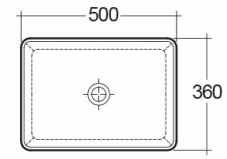

### Technical specifications

Dimensions: 500 x 360 mm

Weight: 11 Kg

Color: Alpine White

Shape of basin: Rectangle

Suites: [RAK-MOON](#)

Code	Name
HAR105AWHA	WASH BASIN COUNTER TOP RECTANGULAR 50CM

Dimensions: All dimensions in mm tolerance  $\pm 5\%$  for below 200mm and  $\pm 3\%$  for above 200mm.