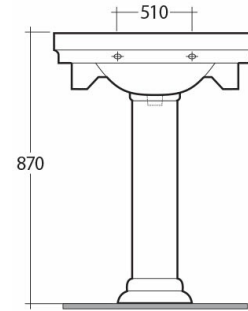

### Technical specifications

Dimensions:	660 x 510 mm
Weight:	34 Kg
Color:	Alpine White, Ivory
Shape of basin:	Rectangle
Overflow hole:	yes

Code	Name
BR0101AWHA	BRISTOL WASH BASIN 66CM
WD02AWHA	WINDSOR PEDESTAL

Dimensions: All dimensions in mm tolerance  $\pm 5\%$  for below 200mm and  $\pm 3\%$  for above 200mm.  
 Note: Due to a continuing development programme to improve design and performance, the manufacturer reserves all rights to vary specifications without prior information.  
 Please note accessories are for photographic use only.