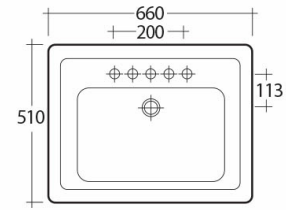

### Technical specifications

Dimensions:	660 x 510 mm
Weight:	34 Kg
Color:	Alpine White, Ivory
Shape of basin:	Rectangle
Overflow hole:	yes

Code	Name
BR0101AWHA	BRISTOL WASH BASIN 66CM
WD02AWHA	WINDSOR PEDESTAL

Dimensions: All dimensions in mm tolerance  $\pm 5\%$  for below 200mm and  $\pm 3\%$  for above 200mm.  
 Note: Due to a continuing development programme to improve design and performance, the manufacturer reserves all rights to vary specifications without prior information.  
 Please note accessories are for photographic use only.