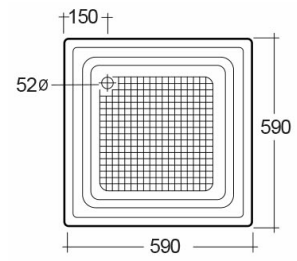

## Technical specifications

Dimensions:	590 x 590 mm
Weight:	4 Kg
Color:	Alpine White, Ivory

Dimensions: All dimensions in mm tolerance  $\pm 5\%$  for below 200mm and  $\pm 3\%$  for above 200mm.  
Note: Due to a continuing development programme to improve design and performance, the manufacturer reserves all rights to vary specifications without prior information.  
Please note accessories are for photographic use only.