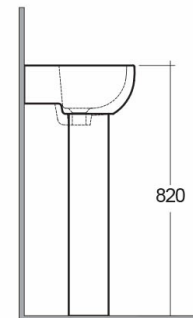

RAK-COMPACT

Wash basin | Pedestal

RAK
CERAMICS

Technical specifications

Dimensions:	450 x 360 mm
Weight:	18 Kg
Color:	Alpine White
Shape of basin:	Oval
Overflow hole:	yes
Suites:	RAK-COMPACT

Code	Name
CO0102AWHA	COMPACT PEDESTAL
CO0701AWHA	COMPACT WASH BASIN 45CM

Dimensions: All dimensions in mm tolerance $\pm 5\%$ for below 200mm and $\pm 3\%$ for above 200mm.

Note: Due to a continuing development programme to improve design and performance, the manufacturer reserves all rights to vary specifications without prior information.