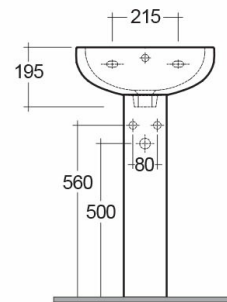

RAK-COMPACT

Wash basin | Pedestal

RAK
CERAMICS

Technical specifications

Dimensions:	450 x 360 mm
Weight:	18 Kg
Color:	Alpine White
Shape of basin:	Oval
Overflow hole:	yes
Suites:	RAK-COMPACT

Code	Name
CO0102AWHA	COMPACT PEDESTAL
CO0701AWHA	COMPACT WASH BASIN 45CM

Dimensions: All dimensions in mm tolerance $\pm 5\%$ for below 200mm and $\pm 3\%$ for above 200mm.

Note: Due to a continuing development programme to improve design and performance, the manufacturer reserves all rights to vary specifications without prior information.