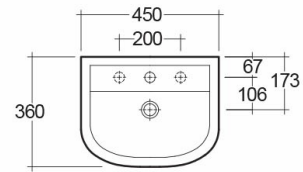

RAK-COMPACT

Wash basin | Pedestal

RAK
CERAMICS

Technical specifications

Dimensions:	450 x 360 mm
Weight:	18 Kg
Color:	Alpine White
Shape of basin:	Oval
Overflow hole:	yes
Suites:	RAK-COMPACT

Code	Name
CO0102AWHA	COMPACT PEDESTAL
CO0701AWHA	COMPACT WASH BASIN 45CM

Dimensions: All dimensions in mm tolerance $\pm 5\%$ for below 200mm and $\pm 3\%$ for above 200mm.

Note: Due to a continuing development programme to improve design and performance, the manufacturer reserves all rights to vary specifications without prior information.