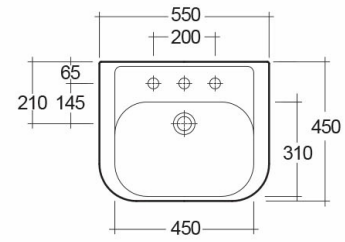

### Technical specifications

Dimensions:	450 x 550 mm
Weight:	23 Kg
Color:	Alpine White
Shape of basin:	Rounded Rectangle
Overflow hole:	yes
Suites:	<a href="#">RAK-CAROLINE</a>

Code	Name
CY0102AWHA	CAROLINE PEDESTAL
CY0801AWHA	CAROLINE WASH BASIN 55CM

Dimensions: All dimensions in mm tolerance  $\pm 5\%$  for below 200mm and  $\pm 3\%$  for above 200mm.

Note: Due to a continuing development programme to improve design and performance, the manufacturer reserves all rights to vary specifications without prior information.