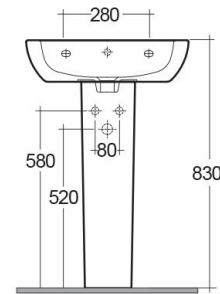

### Technical specifications

Dimensions:	450 x 550 mm
Weight:	23 Kg
Color:	Alpine White
Shape of basin:	Rounded Rectangle
Overflow hole:	yes
Suites:	<a href="#">RAK-CAROLINE</a>

Code	Name
CY0102AWHA	CAROLINE PEDESTAL
CY0801AWHA	CAROLINE WASH BASIN 55CM

Dimensions: All dimensions in mm tolerance  $\pm 5\%$  for below 200mm and  $\pm 3\%$  for above 200mm.

Note: Due to a continuing development programme to improve design and performance, the manufacturer reserves all rights to vary specifications without prior information.