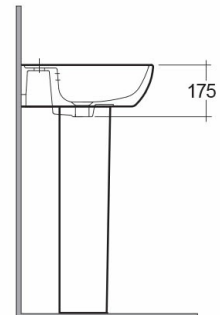

### Technical specifications

Dimensions:	450 x 550 mm
Weight:	23 Kg
Color:	Alpine White
Shape of basin:	Rounded Rectangle
Overflow hole:	yes
Suites:	<a href="#">RAK-CAROLINE</a>

Code	Name
CY0102AWHA	CAROLINE PEDESTAL
CY0801AWHA	CAROLINE WASH BASIN 55CM

Dimensions: All dimensions in mm tolerance  $\pm 5\%$  for below 200mm and  $\pm 3\%$  for above 200mm.

Note: Due to a continuing development programme to improve design and performance, the manufacturer reserves all rights to vary specifications without prior information.