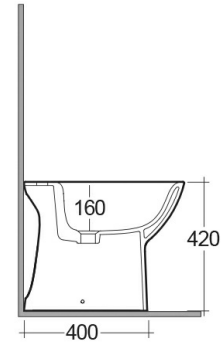

RAK-MORNING COMFORT HEIGHT 42CM

Bidets | Floor Standing

RAK
CERAMICS

Technical specifications

Dimensions: 365 x 520 mm

Weight: 20 Kg

Color: Alpine White

Parts: MORBD2215AWHA - MORNING BIDET BACK OPEN 52CM

Suites: [RAK-MORNING](#)

Code	Name
MORBD2215AWHA	MORNING BIDET BACK OPEN 52CM

Dimensions: All dimensions in mm tolerance $\pm 5\%$ for below 200mm and $\pm 3\%$ for above 200mm.

Note: Due to a continuing development programme to improve design and performance, the manufacturer reserves all rights to vary specifications without prior information.