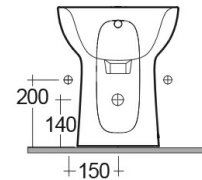

RAK-MORNING COMFORT HEIGHT 42CM

Bidets | Floor Standing

RAK
CERAMICS

Technical specifications

Dimensions: 365 x 520 mm

Weight: 20 Kg

Color: Alpine White

Parts: MORBD2215AWHA - MORNING BIDET BACK OPEN 52CM

Suites: [RAK-MORNING](#)

Code	Name
MORBD2215AWHA	MORNING BIDET BACK OPEN 52CM

Dimensions: All dimensions in mm tolerance $\pm 5\%$ for below 200mm and $\pm 3\%$ for above 200mm.

Note: Due to a continuing development programme to improve design and performance, the manufacturer reserves all rights to vary specifications without prior information.