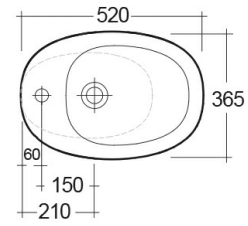

RAK-MORNING COMFORT HEIGHT 42CM

Bidets | Floor Standing

RAK
CERAMICS

Technical specifications

Dimensions: 365 x 520 mm

Weight: 20 Kg

Color: Alpine White

Parts: MORBD2215AWHA - MORNING BIDET BACK OPEN 52CM

Suites: [RAK-MORNING](#)

Code	Name
MORBD2215AWHA	MORNING BIDET BACK OPEN 52CM

Dimensions: All dimensions in mm tolerance $\pm 5\%$ for below 200mm and $\pm 3\%$ for above 200mm.

Note: Due to a continuing development programme to improve design and performance, the manufacturer reserves all rights to vary specifications without prior information.