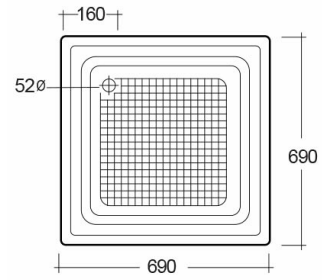

RAK-Kathy Shower Tray

Technical specifications

Dimensions: 690 x 690 mm

Weight: 5 Kg

Color: Alpine White, Ivory

Code	Name
SH03AWHA	ACY. SH. TRAY (70X70 CM)
MX07A	FITTINGS SHOWER TRAY

Dimensions: All dimensions in mm tolerance $\pm 5\%$ for below 200mm and $\pm 3\%$ for above 200mm.
 Note: Due to a continuing development programme to improve design and performance, the manufacturer reserves all rights to vary specifications without prior information.
 Please note accessories are for photographic use only.