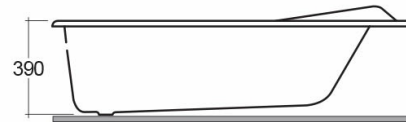

RAK-Europa (big)

Bathtubs

Technical specifications

Dimensions:	1695 x 780 mm
Weight:	17 Kg
Color:	Alpine White, Ivory

Code	Name
BT02AWHA	EUROPA BATHTUB 169x79CM

Dimensions: All dimensions in mm tolerance $\pm 5\%$ for below 200mm and $\pm 3\%$ for above 200mm.
Note: Due to a continuing development programme to improve design and performance, the manufacturer reserves all rights to vary specifications without prior information.
Please note accessories are for photographic use only.