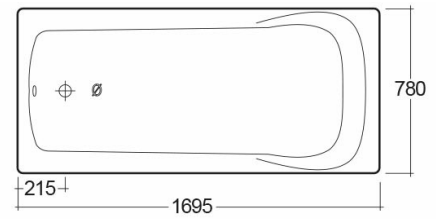

RAK-Europa (big)

Bathtubs

Technical specifications

Dimensions:	1695 x 780 mm
Weight:	17 Kg
Color:	Alpine White, Ivory

Code	Name
BT02AWHA	EUROPA BATHTUB 169x79CM

Dimensions: All dimensions in mm tolerance $\pm 5\%$ for below 200mm and $\pm 3\%$ for above 200mm.
Note: Due to a continuing development programme to improve design and performance, the manufacturer reserves all rights to vary specifications without prior information.
Please note accessories are for photographic use only.