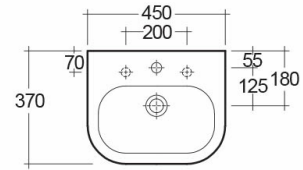

### Technical specifications

Dimensions:	450 x 370 mm
Weight:	20 Kg
Color:	Alpine White
Shape of basin:	Oval
Overflow hole:	yes
Suites:	<a href="#">RAK-TONIQUE</a>

Code	Name
TQ0102AWHA	TONIQUE PEDESTAL
TQ0701AWHA	TONIQUE WASH BASIN 45CM

Dimensions: All dimensions in mm tolerance  $\pm 5\%$  for below 200mm and  $\pm 3\%$  for above 200mm.

Note: Due to a continuing development programme to improve design and performance, the manufacturer reserves all rights to vary specifications without prior information.