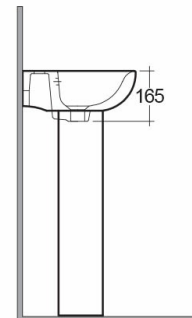

### Technical specifications

Dimensions:	450 x 370 mm
Weight:	20 Kg
Color:	Alpine White
Shape of basin:	Oval
Overflow hole:	yes
Suites:	<a href="#">RAK-TONIQUE</a>

Code	Name
TQ0102AWHA	TONIQUE PEDESTAL
TQ0701AWHA	TONIQUE WASH BASIN 45CM

Dimensions: All dimensions in mm tolerance  $\pm 5\%$  for below 200mm and  $\pm 3\%$  for above 200mm.

Note: Due to a continuing development programme to improve design and performance, the manufacturer reserves all rights to vary specifications without prior information.