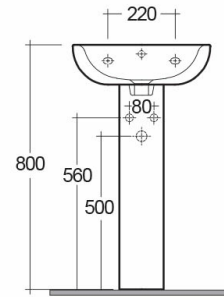

### Technical specifications

Dimensions:	450 x 370 mm
Weight:	20 Kg
Color:	Alpine White
Shape of basin:	Oval
Overflow hole:	yes
Suites:	<a href="#">RAK-TONIQUE</a>

Code	Name
TQ0102AWHA	TONIQUE PEDESTAL
TQ0701AWHA	TONIQUE WASH BASIN 45CM

Dimensions: All dimensions in mm tolerance  $\pm 5\%$  for below 200mm and  $\pm 3\%$  for above 200mm.

Note: Due to a continuing development programme to improve design and performance, the manufacturer reserves all rights to vary specifications without prior information.