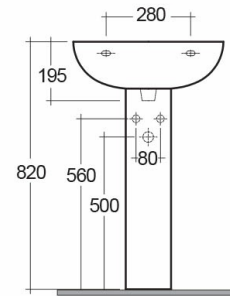

### Technical specifications

Dimensions:	500 x 380 mm
Weight:	21 Kg
Color:	Alpine White
Shape of basin:	Oval
Suites:	<a href="#">RAK-COMPACT</a>

Code	Name
CO0601AWHA	COMPACT WASH BASIN 50CM
ER02AWHA	EUROPA PEDESTAL

Dimensions: All dimensions in mm tolerance  $\pm 5\%$  for below 200mm and  $\pm 3\%$  for above 200mm.  
 Note: Due to a continuing development programme to improve design and performance, the manufacturer reserves all rights to vary specifications without prior information.  
 Please note accessories are for photographic use only.