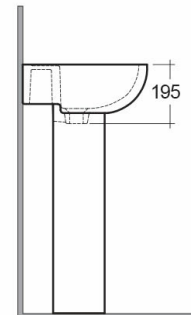

### Technical specifications

Dimensions:	500 x 380 mm
Weight:	21 Kg
Color:	Alpine White
Shape of basin:	Oval
Suites:	<a href="#">RAK-COMPACT</a>

Code	Name
CO0601AWHA	COMPACT WASH BASIN 50CM
ER02AWHA	EUROPA PEDESTAL

Dimensions: All dimensions in mm tolerance  $\pm 5\%$  for below 200mm and  $\pm 3\%$  for above 200mm.  
 Note: Due to a continuing development programme to improve design and performance, the manufacturer reserves all rights to vary specifications without prior information.  
 Please note accessories are for photographic use only.