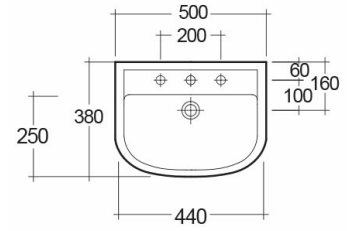

### Technical specifications

Dimensions:	500 x 380 mm
Weight:	21 Kg
Color:	Alpine White
Shape of basin:	Oval
Suites:	<a href="#">RAK-COMPACT</a>

Code	Name
CO0601AWHA	COMPACT WASH BASIN 50CM
ER02AWHA	EUROPA PEDESTAL

Dimensions: All dimensions in mm tolerance  $\pm 5\%$  for below 200mm and  $\pm 3\%$  for above 200mm.  
 Note: Due to a continuing development programme to improve design and performance, the manufacturer reserves all rights to vary specifications without prior information.  
 Please note accessories are for photographic use only.