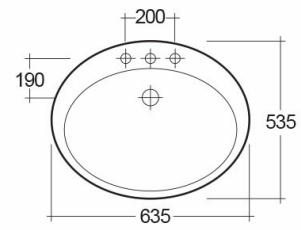

### Technical specifications

Dimensions:	635 x 535 mm
Weight:	12 Kg
Color:	Alpine White, Ivory
Shape of basin:	Oval
Overflow hole:	yes

Code	Name
OC05AWHA	CHERRY WASH BASIN 63CM

Dimensions: All dimensions in mm tolerance  $\pm 5\%$  for below 200mm and  $\pm 3\%$  for above 200mm.  
 Note: Due to a continuing development programme to improve design and performance, the manufacturer reserves all rights to vary specifications without prior information.  
 Please note accessories are for photographic use only.