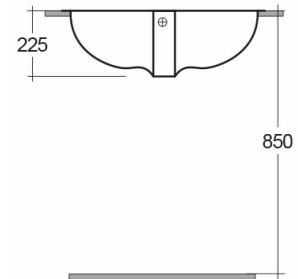

### Technical specifications

Dimensions:	635 x 535 mm
Weight:	12 Kg
Color:	Alpine White, Ivory
Shape of basin:	Oval
Overflow hole:	yes

Code	Name
OC05AWHA	CHERRY WASH BASIN 63CM

Dimensions: All dimensions in mm tolerance  $\pm 5\%$  for below 200mm and  $\pm 3\%$  for above 200mm.  
 Note: Due to a continuing development programme to improve design and performance, the manufacturer reserves all rights to vary specifications without prior information.  
 Please note accessories are for photographic use only.