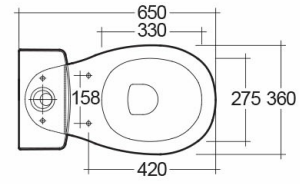

RAK-FLORA

Close Coupled | Water Closet

RAK
CERAMICS

Technical specifications

Dimensions:	650 x 360 mm
Weight:	27 Kg
Color:	Alpine White, Ivory
Trap type:	P Trap
Trapway type:	Concealed
Seat cover options:	ABS Plastic
Bowl shape:	Round
Dual flush:	yes
Suites:	RAK-FLORA

Code	Name
FL16AWHA	FLORA WATER CLOSET CLOSE COUPLED P-TRAP 65CM
FL20AWHA	FLORA WATER CLOSET TANK

Dimensions: All dimensions in mm tolerance $\pm 5\%$ for below 200mm and $\pm 3\%$ for above 200mm.
 Note: Due to a continuing development programme to improve design and performance, the manufacturer reserves all rights to vary specifications without prior information.
 Please note accessories are for photographic use only.