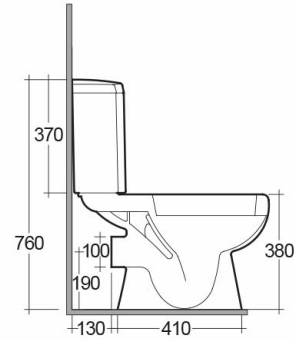

RAK-FLORA

Close Coupled | Water Closet

RAK
CERAMICS

Technical specifications

Dimensions:	650 x 360 mm
Weight:	27 Kg
Color:	Alpine White, Ivory
Trap type:	P Trap
Trapway type:	Concealed
Seat cover options:	ABS Plastic
Bowl shape:	Round
Dual flush:	yes
Suites:	RAK-FLORA

Code	Name
FL16AWHA	FLORA WATER CLOSET CLOSE COUPLED P-TRAP 65CM
FL20AWHA	FLORA WATER CLOSET TANK

Dimensions: All dimensions in mm tolerance $\pm 5\%$ for below 200mm and $\pm 3\%$ for above 200mm.
 Note: Due to a continuing development programme to improve design and performance, the manufacturer reserves all rights to vary specifications without prior information.
 Please note accessories are for photographic use only.