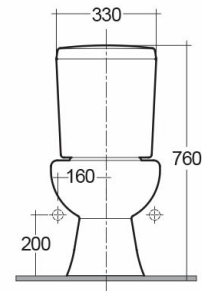

RAK-FLORA

Close Coupled | Water Closet

RAK
CERAMICS

Technical specifications

Dimensions:	650 x 360 mm
Weight:	27 Kg
Color:	Alpine White, Ivory
Trap type:	P Trap
Trapway type:	Concealed
Seat cover options:	ABS Plastic
Bowl shape:	Round
Dual flush:	yes
Suites:	RAK-FLORA

Code	Name
FL16AWHA	FLORA WATER CLOSET CLOSE COUPLED P-TRAP 65CM
FL20AWHA	FLORA WATER CLOSET TANK

Dimensions: All dimensions in mm tolerance $\pm 5\%$ for below 200mm and $\pm 3\%$ for above 200mm.
 Note: Due to a continuing development programme to improve design and performance, the manufacturer reserves all rights to vary specifications without prior information.
 Please note accessories are for photographic use only.