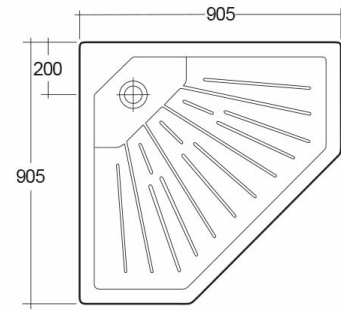

RAK-Jazira Shower Tray

Technical specifications

Dimensions:	905 x 905 mm
Weight:	11 Kg
Color:	Alpine White, Ivory

Code	Name
SH09AWHA	ACY. SH.TRAY (90X90 CM)
MX07A	FITTINGS SHOWER TRAY

Dimensions: All dimensions in mm tolerance $\pm 5\%$ for below 200mm and $\pm 3\%$ for above 200mm.
Note: Due to a continuing development programme to improve design and performance, the manufacturer reserves all rights to vary specifications without prior information.
Please note accessories are for photographic use only.