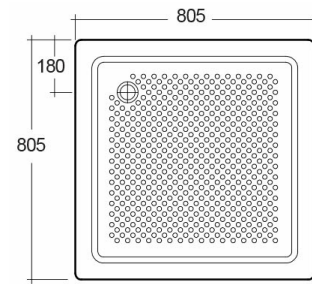

## Technical specifications

Dimensions: 805 x 805 mm

Weight: 9 Kg

Color: Alpine White, Ivory

Code	Name
SH11AWHA	ACY. SH. TRAY (80X80 CM)
MX07A	FITTINGS SHOWER TRAY

Dimensions: All dimensions in mm tolerance  $\pm 5\%$  for below 200mm and  $\pm 3\%$  for above 200mm.  
Note: Due to a continuing development programme to improve design and performance, the manufacturer reserves all rights to vary specifications without prior information.  
Please note accessories are for photographic use only.