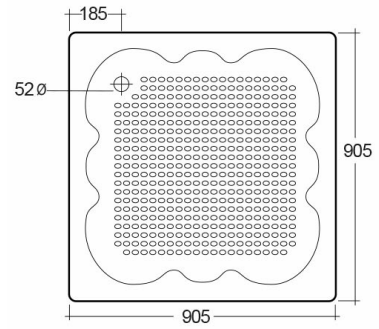

# RAK-Angel Shower Tray

## Technical specifications

Dimensions:	905 x 905 mm
Weight:	9 Kg
Color:	Alpine White, Ivory

Code	Name
SH05AWHA	ACY. SH. TRAY (90X90 CM)
MX07A	FITTINGS SHOWER TRAY

Dimensions: All dimensions in mm tolerance  $\pm 5\%$  for below 200mm and  $\pm 3\%$  for above 200mm.  
 Note: Due to a continuing development programme to improve design and performance, the manufacturer reserves all rights to vary specifications without prior information.  
 Please note accessories are for photographic use only.