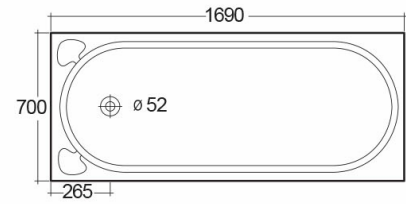

RAK-Amanda

Bathtubs

RAK
CERAMICS

Technical specifications

Dimensions: 1690 x 700 mm

Weight: 16 Kg

Color: Alpine White, Ivory

| Code | Name |
|----------|-----------------------|
| BT32AWHA | ACY. B/TUB (169X70CM) |

Dimensions: All dimensions in mm tolerance $\pm 5\%$ for below 200mm and $\pm 3\%$ for above 200mm.
Note: Due to a continuing development programme to improve design and performance, the manufacturer reserves all rights to vary specifications without prior information.
Please note accessories are for photographic use only.