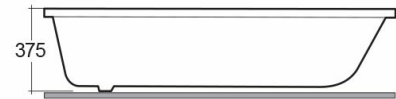

RAK-Amanda

Bathtubs

RAK
CERAMICS

Technical specifications

Dimensions: 1690 x 700 mm

Weight: 16 Kg

Color: Alpine White, Ivory

| Code | Name |
|----------|-----------------------|
| BT32AWHA | ACY. B/TUB (169X70CM) |

Dimensions: All dimensions in mm tolerance $\pm 5\%$ for below 200mm and $\pm 3\%$ for above 200mm.
Note: Due to a continuing development programme to improve design and performance, the manufacturer reserves all rights to vary specifications without prior information.
Please note accessories are for photographic use only.