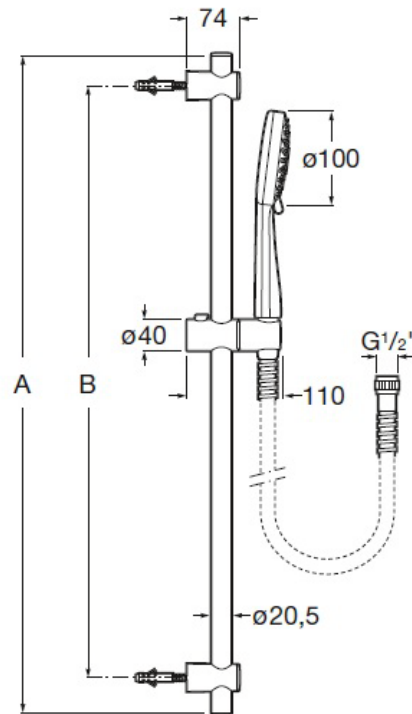

Technical drawings

A	B	B (Máx)
700	600	640

Inspired by basic nature elements, this collection presents an aesthetic based on simple, pure and contemporary lines while offering a wide range of solutions.