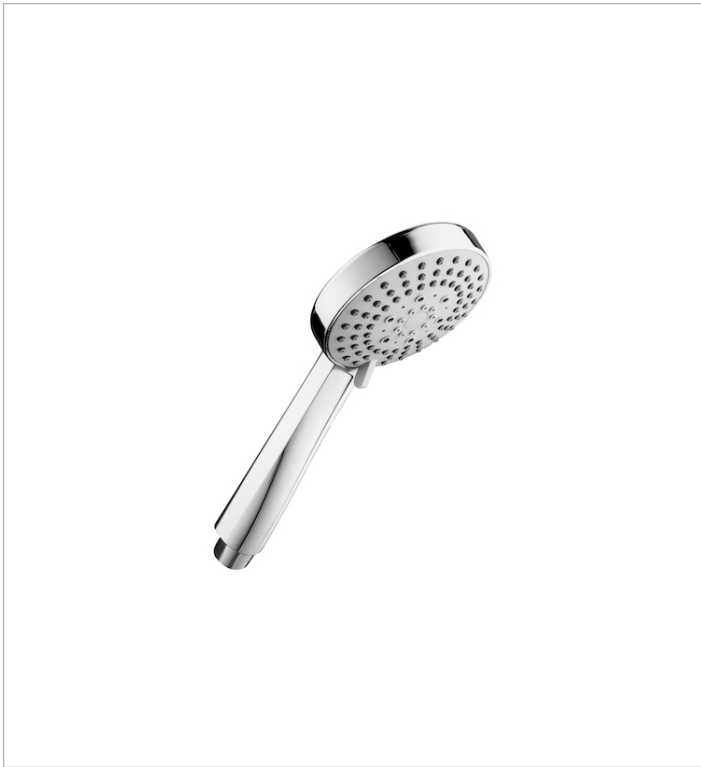

Shower kit with Stella 100/3 handshower, 700 mm slide bar with adjustable handshower bracket and flexible hose

Diameter (mm): 100
 Finish: Chrome
 Flexible hose included
 Number of functions: 3
 Shape: Circular
 Slide bar included
 Slide bar length (mm): 700
 Wall bracket included

Includes

5B1B03C00 100/3. Handshower with 3 functions: Rain, Tonic and Pulse
 5B0205C00 700 mm shower slide bar with adjustable handshower bracket

Optional

5B5150C00 Chromed soap dish for shower bar
 5B5150TP0 Transparent soap dish for shower bar

100/3. Handshower with 3 functions: Rain, Tonic and Pulse

Diameter (mm): 100
 Finish: Chrome
 Number of functions: 3
 Shape: Circular

Inspired by basic nature elements, this collection presents an aesthetic based on simple, pure and contemporary lines while offering a wide range of solutions.

Technical drawings

700 mm shower slide bar with adjustable handshower bracket

Inspired by basic nature elements, this collection presents an aesthetic based on simple, pure and contemporary lines while offering a wide range of solutions.