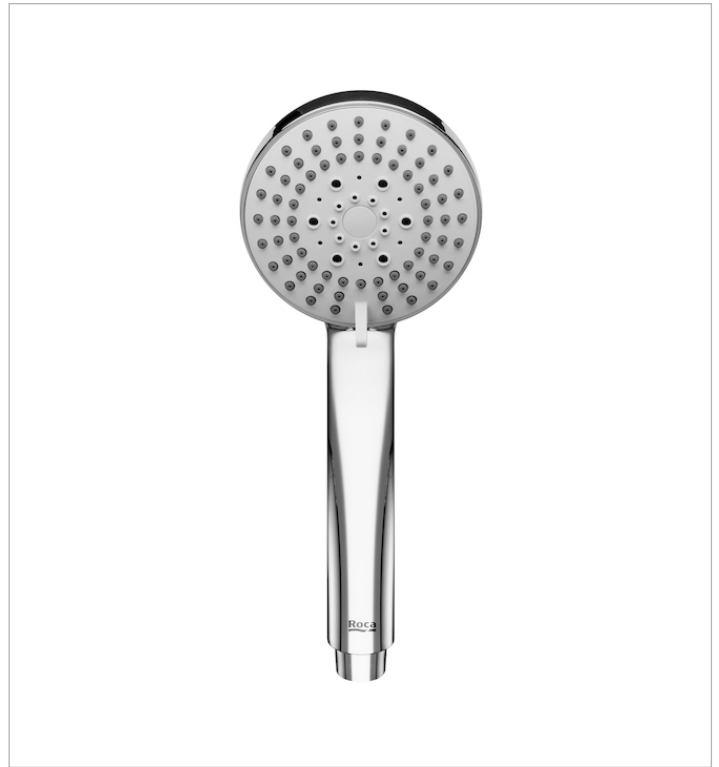

Shower kit with Stella 100/3 handshower, 700 mm slide bar with adjustable handshower bracket and flexible hose

Diameter (mm): 100
 Finish: Chrome
 Flexible hose included
 Number of functions: 3
 Shape: Circular
 Slide bar included
 Slide bar length (mm): 700
 Wall bracket included

Includes

5B1B03C00 100/3. Handshower with 3 functions: Rain, Tonic and Pulse
 5B0205C00 700 mm shower slide bar with adjustable handshower bracket

Optional

5B5150C00 Chromed soap dish for shower bar
 5B5150TP0 Transparent soap dish for shower bar

100/3. Handshower with 3 functions: Rain, Tonic and Pulse

Diameter (mm): 100
 Finish: Chrome
 Number of functions: 3
 Shape: Circular

Inspired by basic nature elements, this collection presents an aesthetic based on simple, pure and contemporary lines while offering a wide range of solutions.

Technical drawings

700 mm shower slide bar with adjustable handshower bracket

Inspired by basic nature elements, this collection presents an aesthetic based on simple, pure and contemporary lines while offering a wide range of solutions.