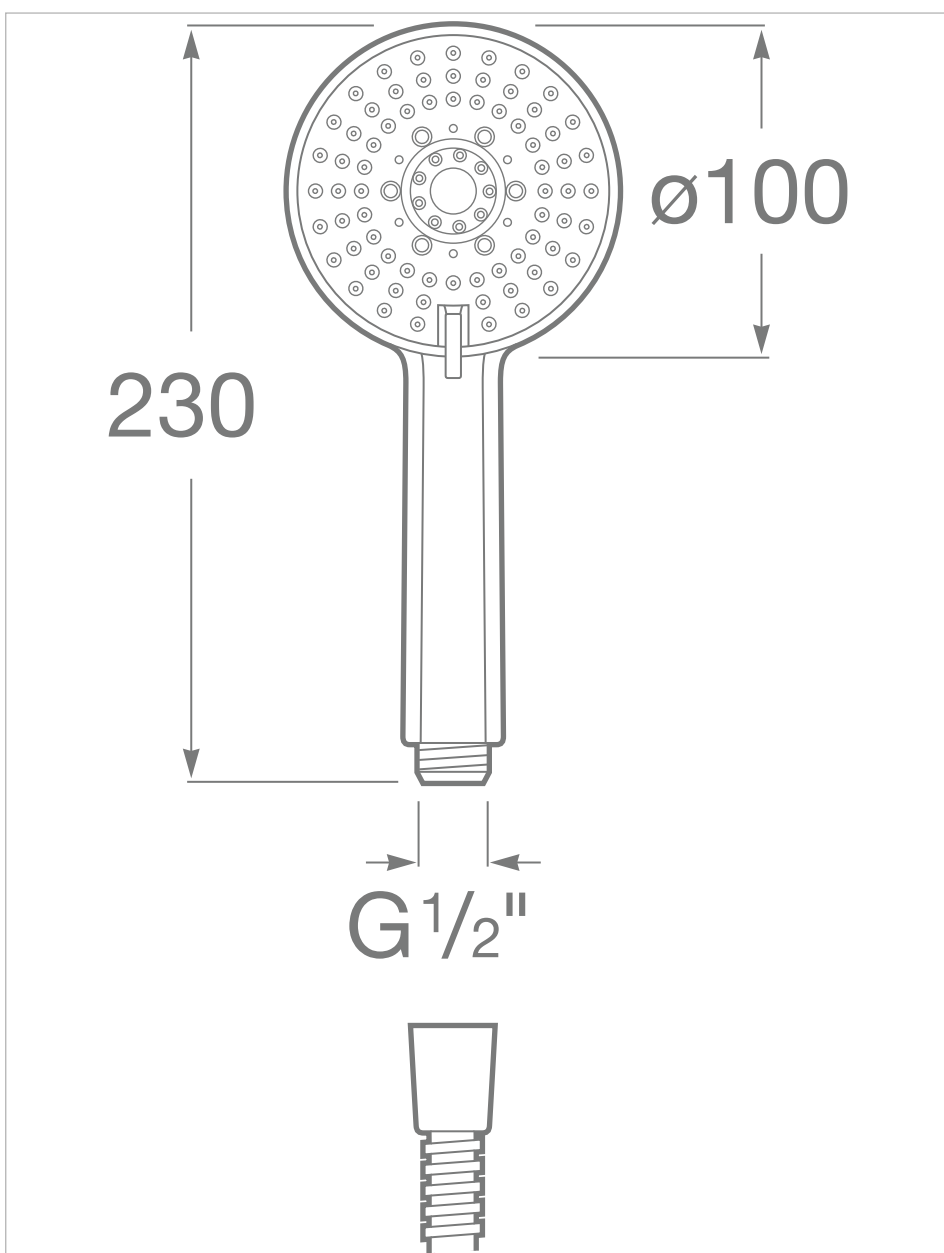

Shower kit with Stella 100/3 handshower, 700 mm slide bar with adjustable handshower bracket and flexible hose

Diameter (mm): 100
 Finish: Chrome
 Flexible hose included
 Number of functions: 3
 Shape: Circular
 Slide bar included
 Slide bar length (mm): 700
 Wall bracket included

Includes

5B1B03C00 100/3. Handshower with 3 functions: Rain, Tonic and Pulse
 5B0205C00 700 mm shower slide bar with adjustable handshower bracket

Optional

5B5150C00 Chromed soap dish for shower bar
 5B5150TP0 Transparent soap dish for shower bar

100/3. Handshower with 3 functions: Rain, Tonic and Pulse

Diameter (mm): 100
 Finish: Chrome
 Number of functions: 3
 Shape: Circular

Inspired by basic nature elements, this collection presents an aesthetic based on simple, pure and contemporary lines while offering a wide range of solutions.

Technical drawings

700 mm shower slide bar with adjustable handshower bracket

Inspired by basic nature elements, this collection presents an aesthetic based on simple, pure and contemporary lines while offering a wide range of solutions.