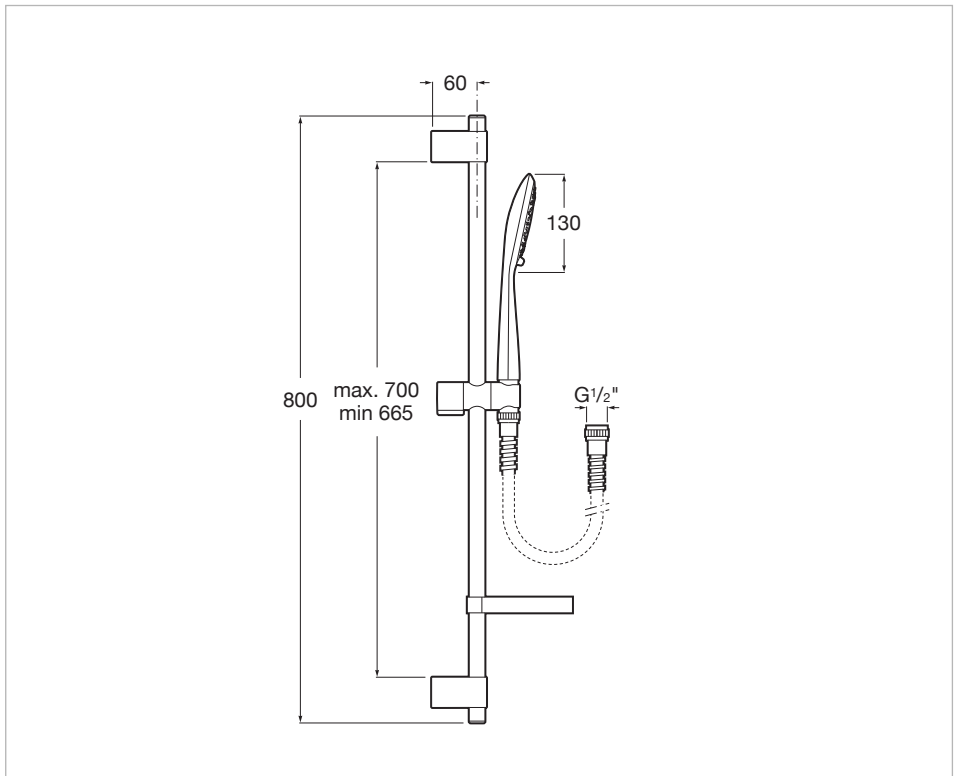

**ROUND - Shower kit with Sensum Round 4 functions handshower, 800 mm slide bar with adjustable handshower bracket, soap dish and 1.70 m flexible hose. Chromed**

- Diameter (mm): 130
- Finish: Chrome
- Flexible hose included
- Number of functions: 4
- Shape: Circular
- Slide bar included
- Wall bracket included

**Technical drawings**

New multifunction handshower collection, in circular and square designs, with modern and ergonomic lines. These handshowers include advanced features that help you save water while providing a comfortable experience.