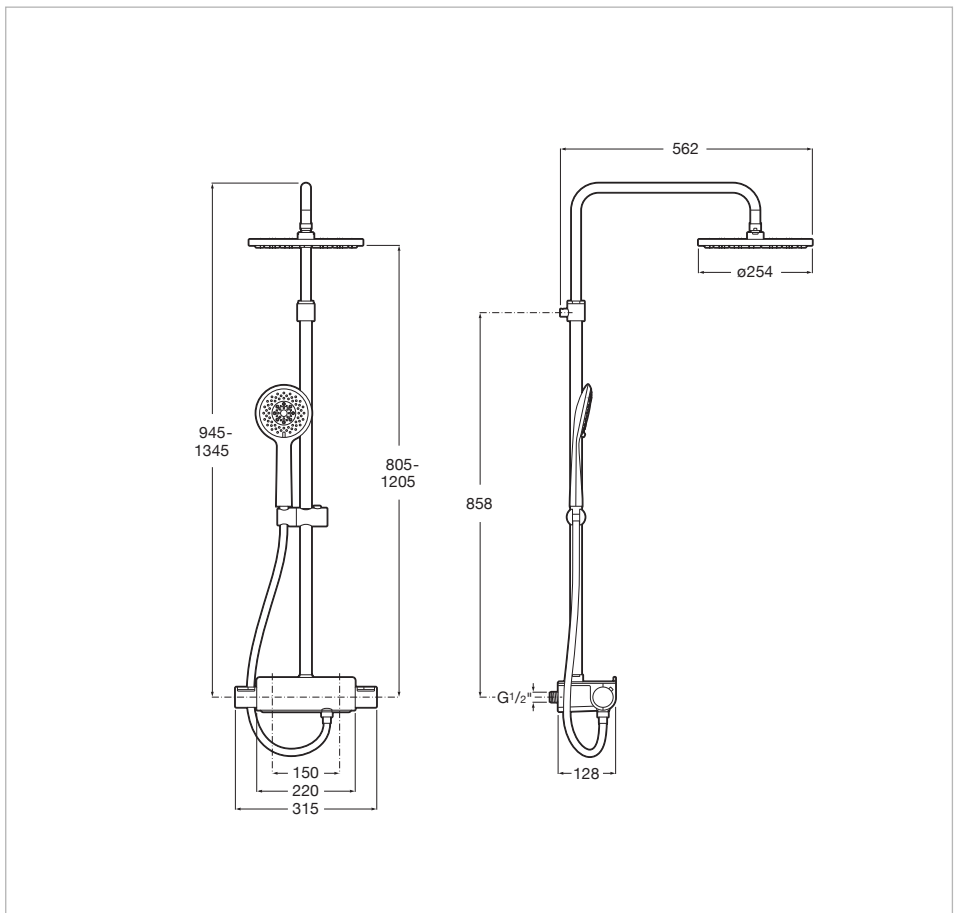

Technical drawings