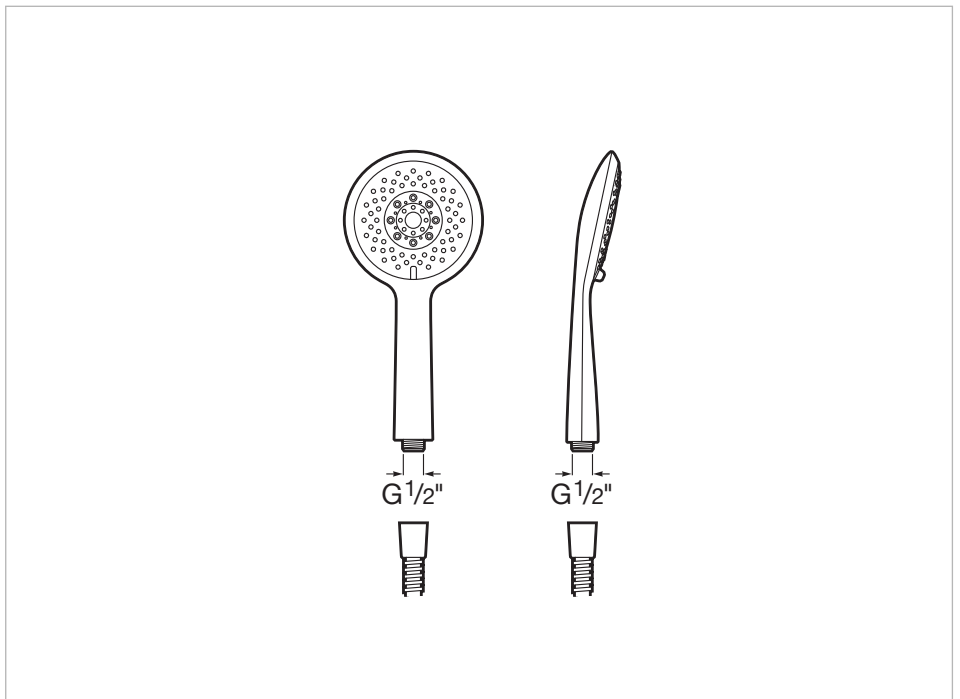

Shower head for ceiling or wall installation. Support kit / arm not included.

Finish: Chrome
 Installation place: Ceiling, Wall
 Number of functions: 1
 Number of ways: 1
 Shower arm: **Not included**
 Shower head diameter (mm): 250
 Shower head shape: Circular

Dimensions

Length: 250 mm.
 Width: 250 mm.

Optional

- 5B0150C00 Straight wall arm for shower head
- 5B0250C00 Straight wall arm for shower head
- 5B0350C00 Straight wall arm for shower head
- 5B0450C00 Straight ceiling arm for shower head
- 5B0550C00 Straight ceiling arm for shower head
- 5B0650C00 Straight ceiling arm for shower head

Technical drawings

New multifunction handshower collection, in circular and square designs, with modern and ergonomic lines. These handshowers include advanced features that help you save water while providing a comfortable experience.

ROUND - Handshower with 4 functions: Rain, NightRain, Tonic and Pulse

Diameter (mm): 130
Finish: **Chrome**
Number of functions: 4
Shape: **Circular**

Technical drawings

Wall-mounted thermostatic shower mixer with shelf