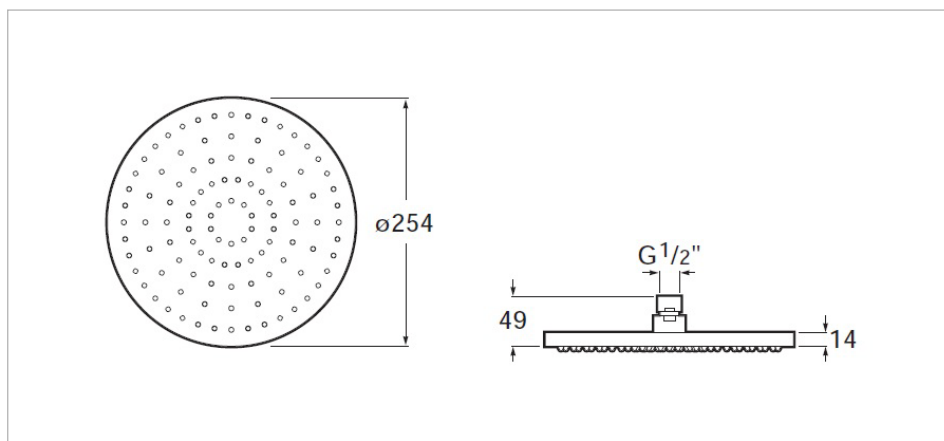

Full range of shower-heads for wall or ceiling installation. Its Easyclean system prevents limescale build up.

Shower head for ceiling or wall installation. Support kit / arm not included.

Finish: Chrome
Installation place: Ceiling, Wall
Number of functions: 1
Number of ways: 1
Shower arm: **Not included**
Shower head diameter (mm): 250
Shower head shape: Circular

Dimensions

Length: 250 mm.
Width: 250 mm.

Optional

- 5B0150C00 Straight wall arm for shower head
- 5B0250C00 Straight wall arm for shower head
- 5B0350C00 Straight wall arm for shower head
- 5B0450C00 Straight ceiling arm for shower head
- 5B0550C00 Straight ceiling arm for shower head
- 5B0650C00 Straight ceiling arm for shower head

Technical drawings