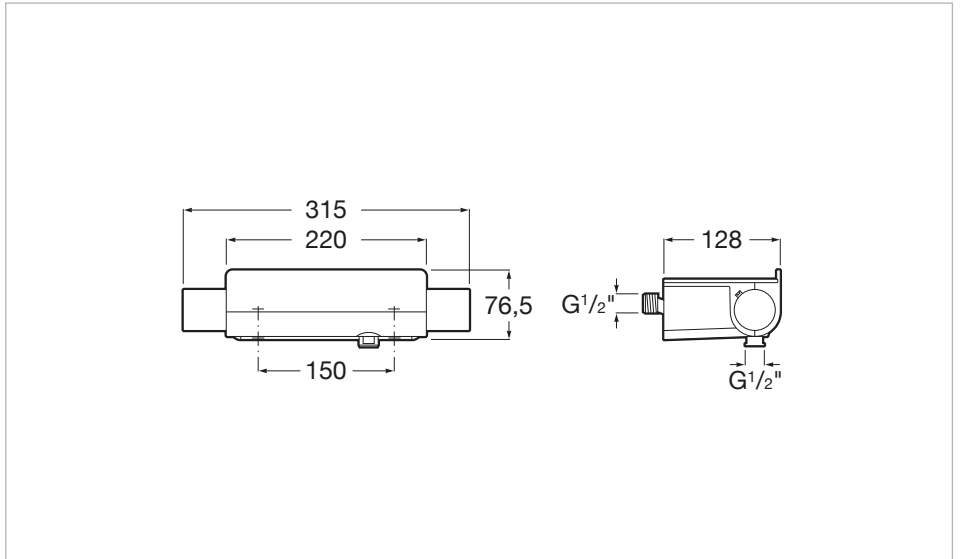

Dimensions

Width: 562 mm.
 Height: 1345 mm.

Includes

5B2250C00 Shower head for ceiling or wall installation. Support kit / arm not included.
 5B1107C00 ROUND - Handshower with 4 functions: Rain, NightRain, Tonic and Pulse
 5A2A88C00 Wall-mounted thermostatic shower mixer with shelf
 5B2016C00 2 m. anti-torsion shower hose in satin PVC

Dimensions

Length: 250 mm.
 Width: 250 mm.

Optional

- 5B0150C00 Straight wall arm for shower head
- 5B0250C00 Straight wall arm for shower head
- 5B0350C00 Straight wall arm for shower head
- 5B0450C00 Straight ceiling arm for shower head
- 5B0550C00 Straight ceiling arm for shower head
- 5B0650C00 Straight ceiling arm for shower head

ROUND - Handshower with 4 functions: Rain, NightRain, Tonic and Pulse

Diameter (mm): 130
Finish: **Chrome**
Number of functions: 4
Shape: **Circular**

Technical drawings

Wall-mounted thermostatic shower mixer with shelf

Technical drawings

2 m. anti-torsion shower hose in satin PVC

**Dimensions**

Length: 2000 mm.

Maximum flexibility. Integration, elegance and easily adaptable to any space. This collection is an absolutely essential part of a lively, practical and versatile bathroom.